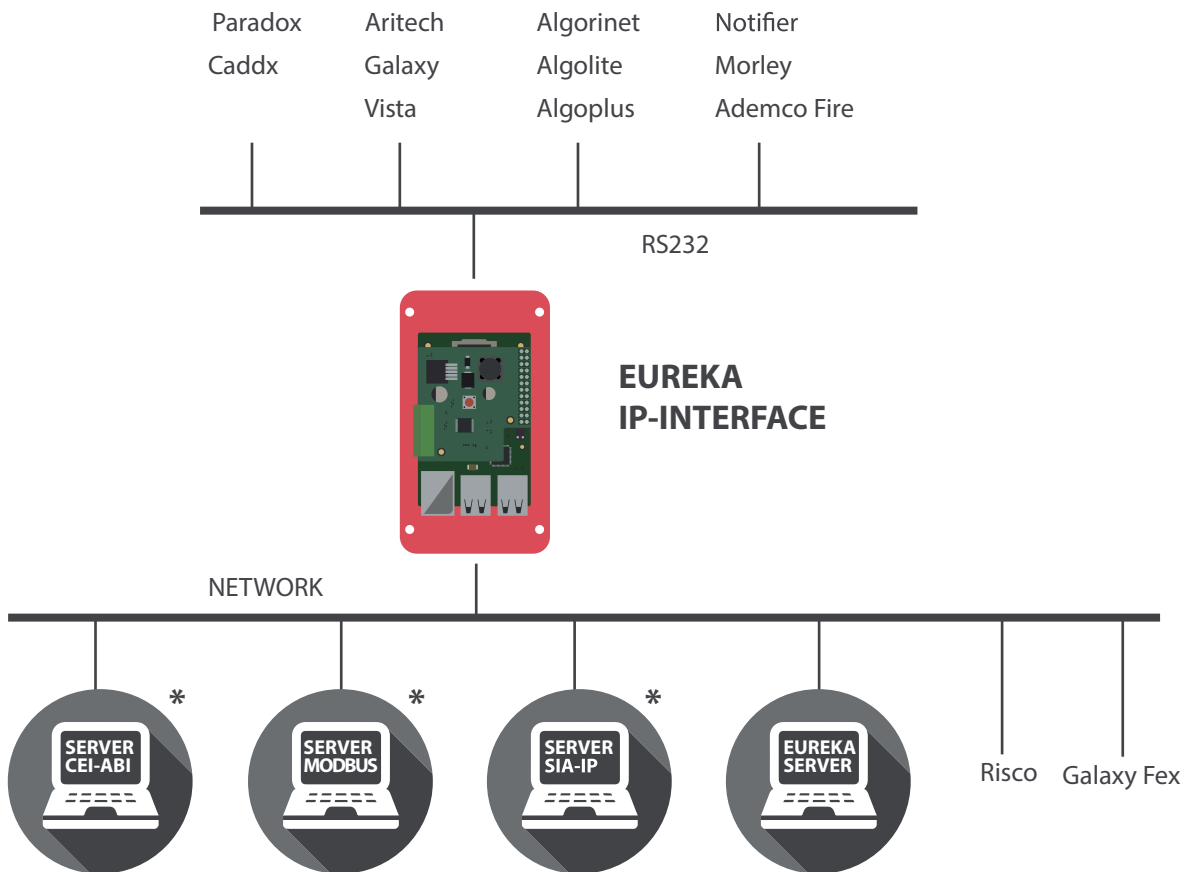

EUREKA

— IP INTERFACE —

Hardware card for network connection of an intrusion or fire control panel with a Eureka Server.

INTRODUCTION

Eureka IP Interface (4164ethnew) is a hardware card that allows bidirectional connection (receiving events and sending commands) of a server with an intrusion or fire control panel. The Eureka IP Interface card allows a connection to **Eureka**, **Modbus**, **SIA-IP** and **CEI-ABI** servers.

- RS232 / TCP-IP connection with the control panel.
- Acquisition of the state of the control panel.
- Reception of events and sending of commands (bidirectionality).
- TCP-IP connection with EUREKA SERVER.
- TCP-IP connection with MODBUS server (optional).
- TCP-IP connection with CEI-ABI server (optional).
- TCP-IP connection with SIA-IP server (optional).
- Simultaneous TCP-IP connection up to two servers.

BENEFITS

SUPERVISIONE

Geographical Connection.

The use of the Eureka IP Interface cards allows the management of geographically located systems distant from the control center where the EUREKA SERVER software is installed.

CONNECTIONS

CONNECTIONS

RS232 serial connection to the control panel with a terminal block.

Powered 12v / 24v directly from the control unit.

Connected to the LAN or Wi-Fi network.

INTEGRATED SYSTEMS

Connection with modbus and cei-abi servers requires the purchase of an unlock code.